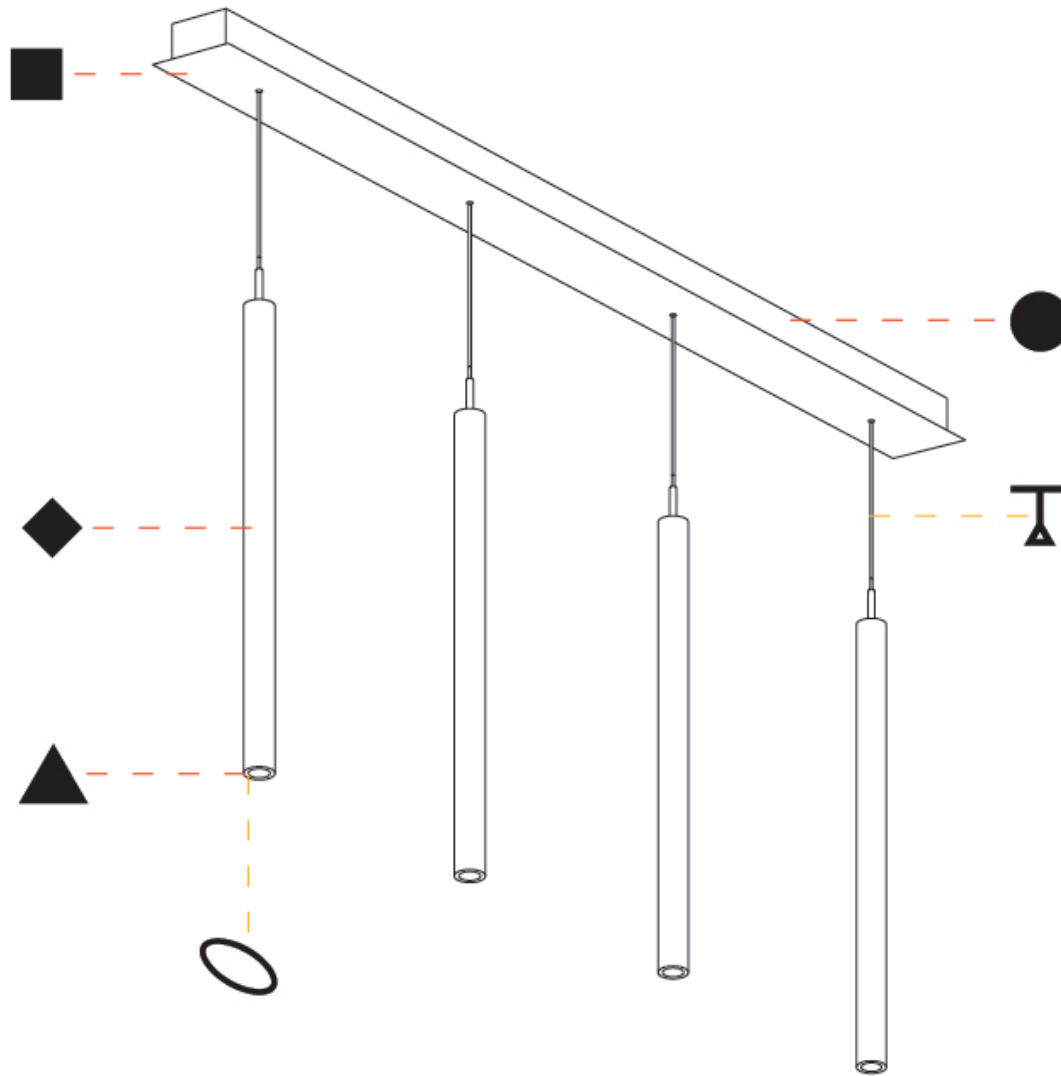

G-MINI CHANNEL HANGOVER SUSPENSION

A300617-

PROJECT	_____
TYPE	_____
SPECIFIER	_____
QUANTITY	_____
DATE	_____

A