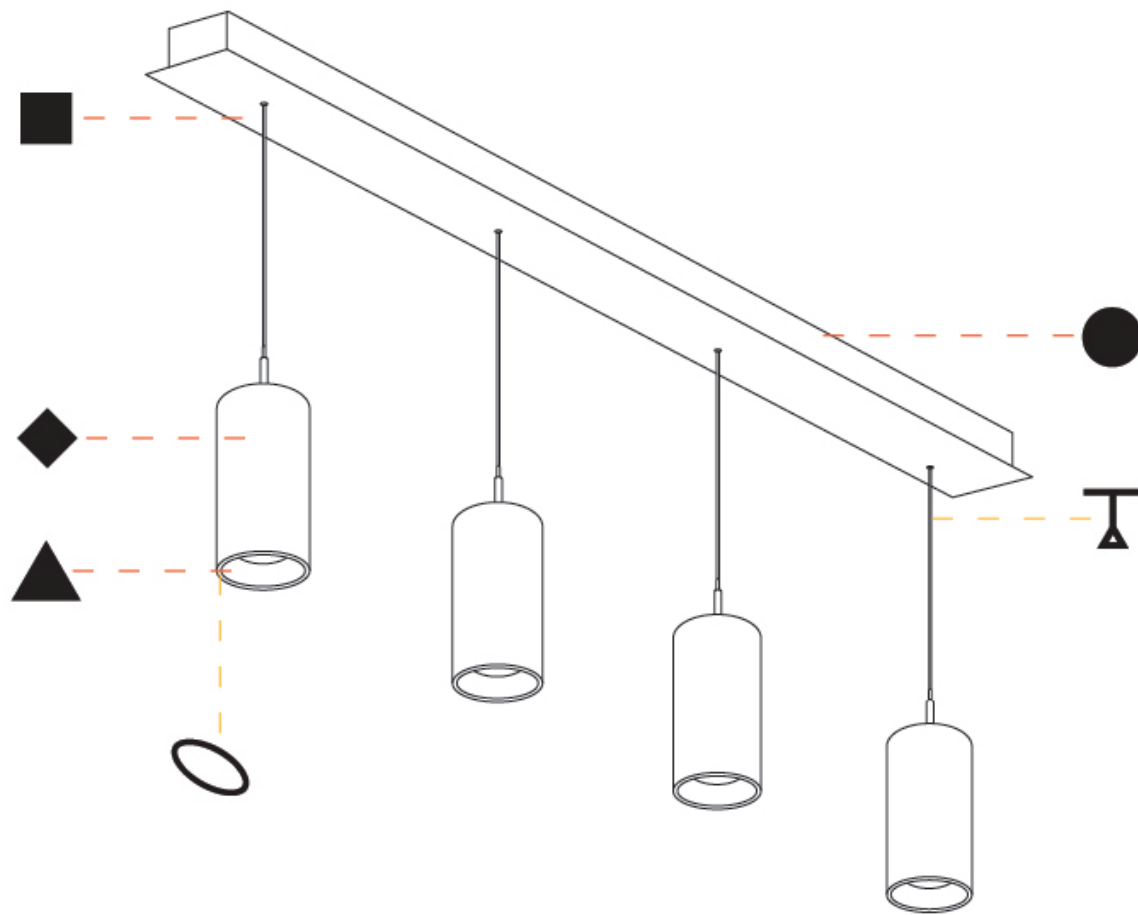

G-MINI CHANNEL HANGOVER SUSPENSION

A300624-

PROJECT	_____
TYPE	_____
SPECIFIER	_____
QUANTITY	_____
DATE	_____

A